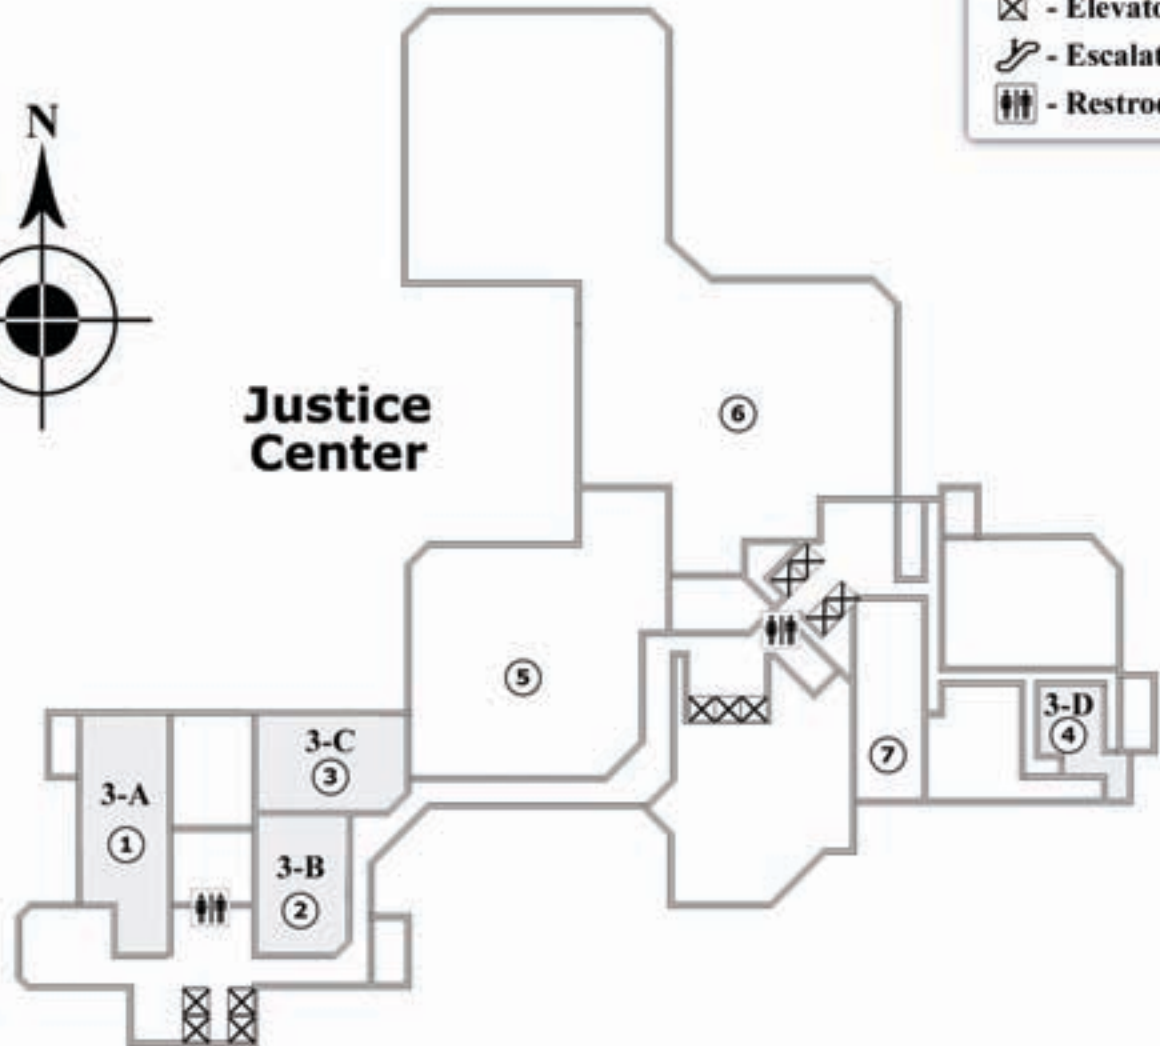

Administrative Office of the Courts
20th Judicial Circuit of Florida
www.ca.cjis20.org

LEE COUNTY JUSTICE COMPLEX
FIRST FLOOR

Courtrooms

- ① Courtroom 2-A
- ② Courtroom 2-B

Offices

- ③ Clerk of Courts
- ④ Oasis 2 Restaurant
- ⑤ Law Offices of Miranda L. Soto

Legend

- ⊠ - Elevator
- ↷ - Escalator
- ♿ - Restrooms

Administrative Office of the Courts
20th Judicial Circuit of Florida
www.ca.cjis20.org

LEE COUNTY JUSTICE COMPLEX
SECOND FLOOR

Courtrooms

- ① Courtroom 3-A
- ② Courtroom 3-B
- ③ Courtroom 3-C
- ④ Courtroom 3-D

Offices

- ⑤ Lee County Sheriff's Office
- Court Operations Division
- ⑥ Administrative Office of the Courts:
- Court Operations
- ⑦ Electronic Court Reporting
- ⑧ Clerk of Court - Juvenile Division

Legend

- ⊠ - Elevator
- ↷ - Escalator
- ♿ - Restrooms

Justice Center

Justice Center Annex

Administrative Office of the Courts
20th Judicial Circuit of Florida
www.ca.cjis20.org

LEE COUNTY JUSTICE COMPLEX
THIRD FLOOR