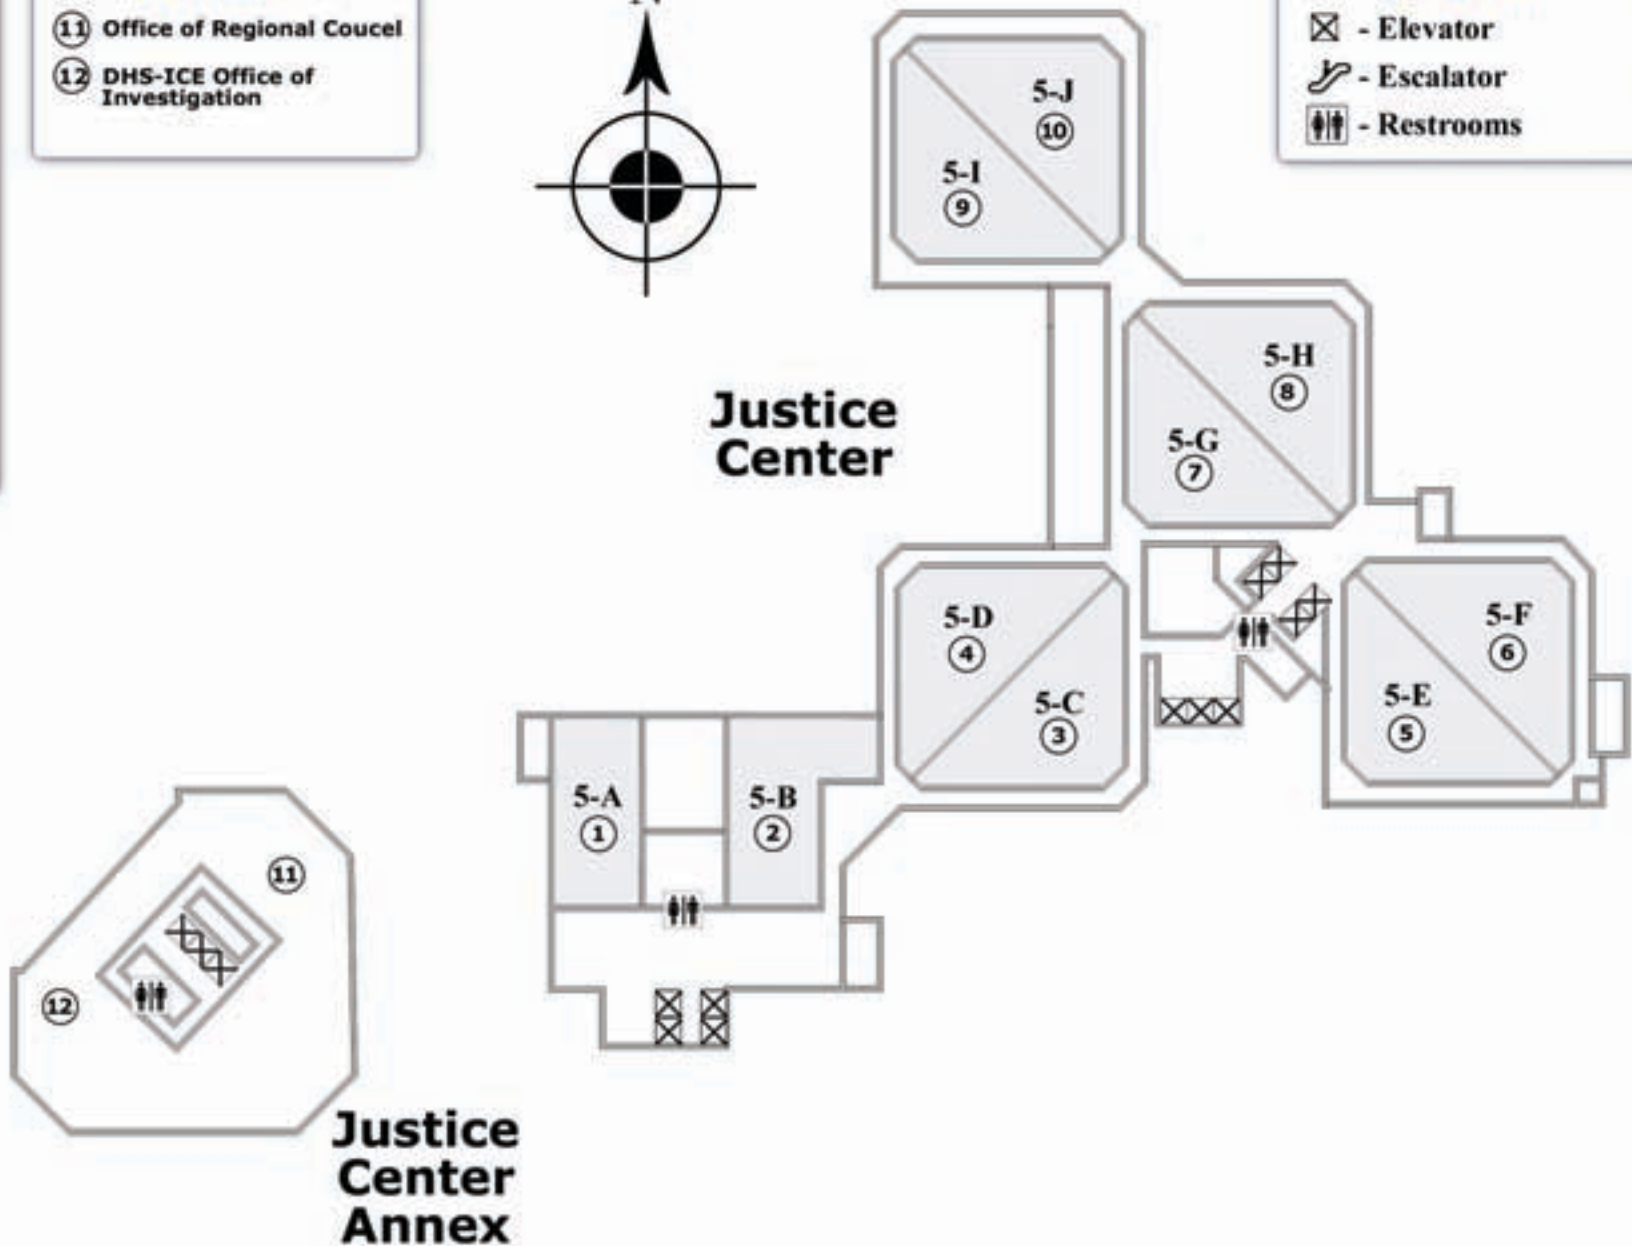

Legend

- ⊠ - Elevator
- ↗ - Escalator
- ♿ - Restrooms

Justice Center

Justice Center Annex

Administrative Office of the Courts
20th Judicial Circuit of Florida
www.ca.cjis20.org

LEE COUNTY JUSTICE COMPLEX
FOURTH FLOOR

Courtrooms

- ① Courtroom 5-A
- ② Courtroom 5-B
- ③ Courtroom 5-C
- ④ Courtroom 5-D
- ⑤ Courtroom 5-E
- ⑥ Courtroom 5-F
- ⑦ Courtroom 5-G
- ⑧ Courtroom 5-H
- ⑨ Courtroom 5-I
- ⑩ Courtroom 5-J

Offices

- ⑪ Office of Regional Council
- ⑫ DHS-ICE Office of Investigation

Legend

- ⊠ - Elevator
- ↗ - Escalator
- ♿ - Restrooms

Administrative Office of the Courts
20th Judicial Circuit of Florida
www.ca.cjis20.org

LEE COUNTY JUSTICE COMPLEX
FIFTH FLOOR

Courtrooms

- ① Courtroom 6-A
- ② Courtroom 6-B
- ③ Courtroom 6-C

Offices

- ④ Office of the State Attorney

Legend

- ☒ - Elevator
- ↯ - Escalator
- ♂ ♀ - Restrooms

Justice Center

Justice Center Annex

Administrative Office of the Courts
20th Judicial Circuit of Florida
www.ca.cjis20.org