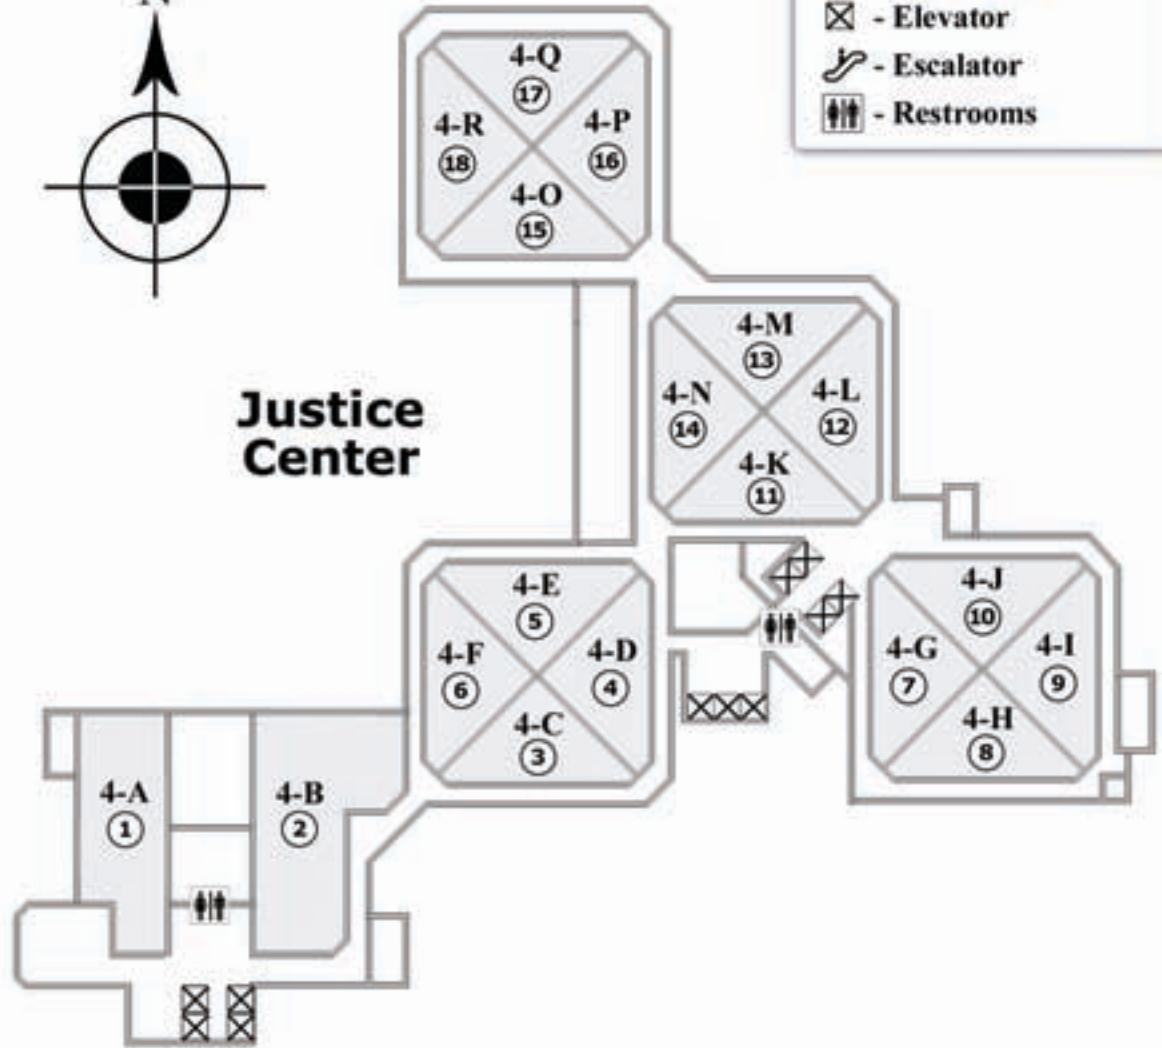

- ⊠ - Elevator
- ↷ - Escalator
- ♿ - Restrooms

Justice Center

Justice Center Annex

Administrative Office of the Courts
20th Judicial Circuit of Florida
www.ca.cjis20.org

LEE COUNTY JUSTICE COMPLEX
THIRD FLOOR

Courtrooms

- ① Courtroom 4-A
- ② Courtroom 4-B
- ③ Courtroom 4-C
- ④ Courtroom 4-D
- ⑤ Courtroom 4-E
- ⑥ Courtroom 4-F
- ⑦ Courtroom 4-G
- ⑧ Courtroom 4-H
- ⑨ Courtroom 4-I
- ⑩ Courtroom 4-J
- ⑪ Courtroom 4-K
- ⑫ Courtroom 4-L
- ⑬ Courtroom 4-M
- ⑭ Courtroom 4-N
- ⑮ Courtroom 4-O
- ⑯ Courtroom 4-P
- ⑰ Courtroom 4-Q
- ⑱ Courtroom 4-R

Legend

- ⊠ - Elevator
- ↗ - Escalator
- ♿ - Restrooms

Justice Center

Justice Center Annex

Administrative Office of the Courts
20th Judicial Circuit of Florida
www.ca.cjis20.org

LEE COUNTY JUSTICE COMPLEX
FOURTH FLOOR

Courtrooms

- ① Courtroom 5-A
- ② Courtroom 5-B
- ③ Courtroom 5-C
- ④ Courtroom 5-D
- ⑤ Courtroom 5-E
- ⑥ Courtroom 5-F
- ⑦ Courtroom 5-G
- ⑧ Courtroom 5-H
- ⑨ Courtroom 5-I
- ⑩ Courtroom 5-J

Offices

- ⑪ Office of Regional Council
- ⑫ DHS-ICE Office of Investigation