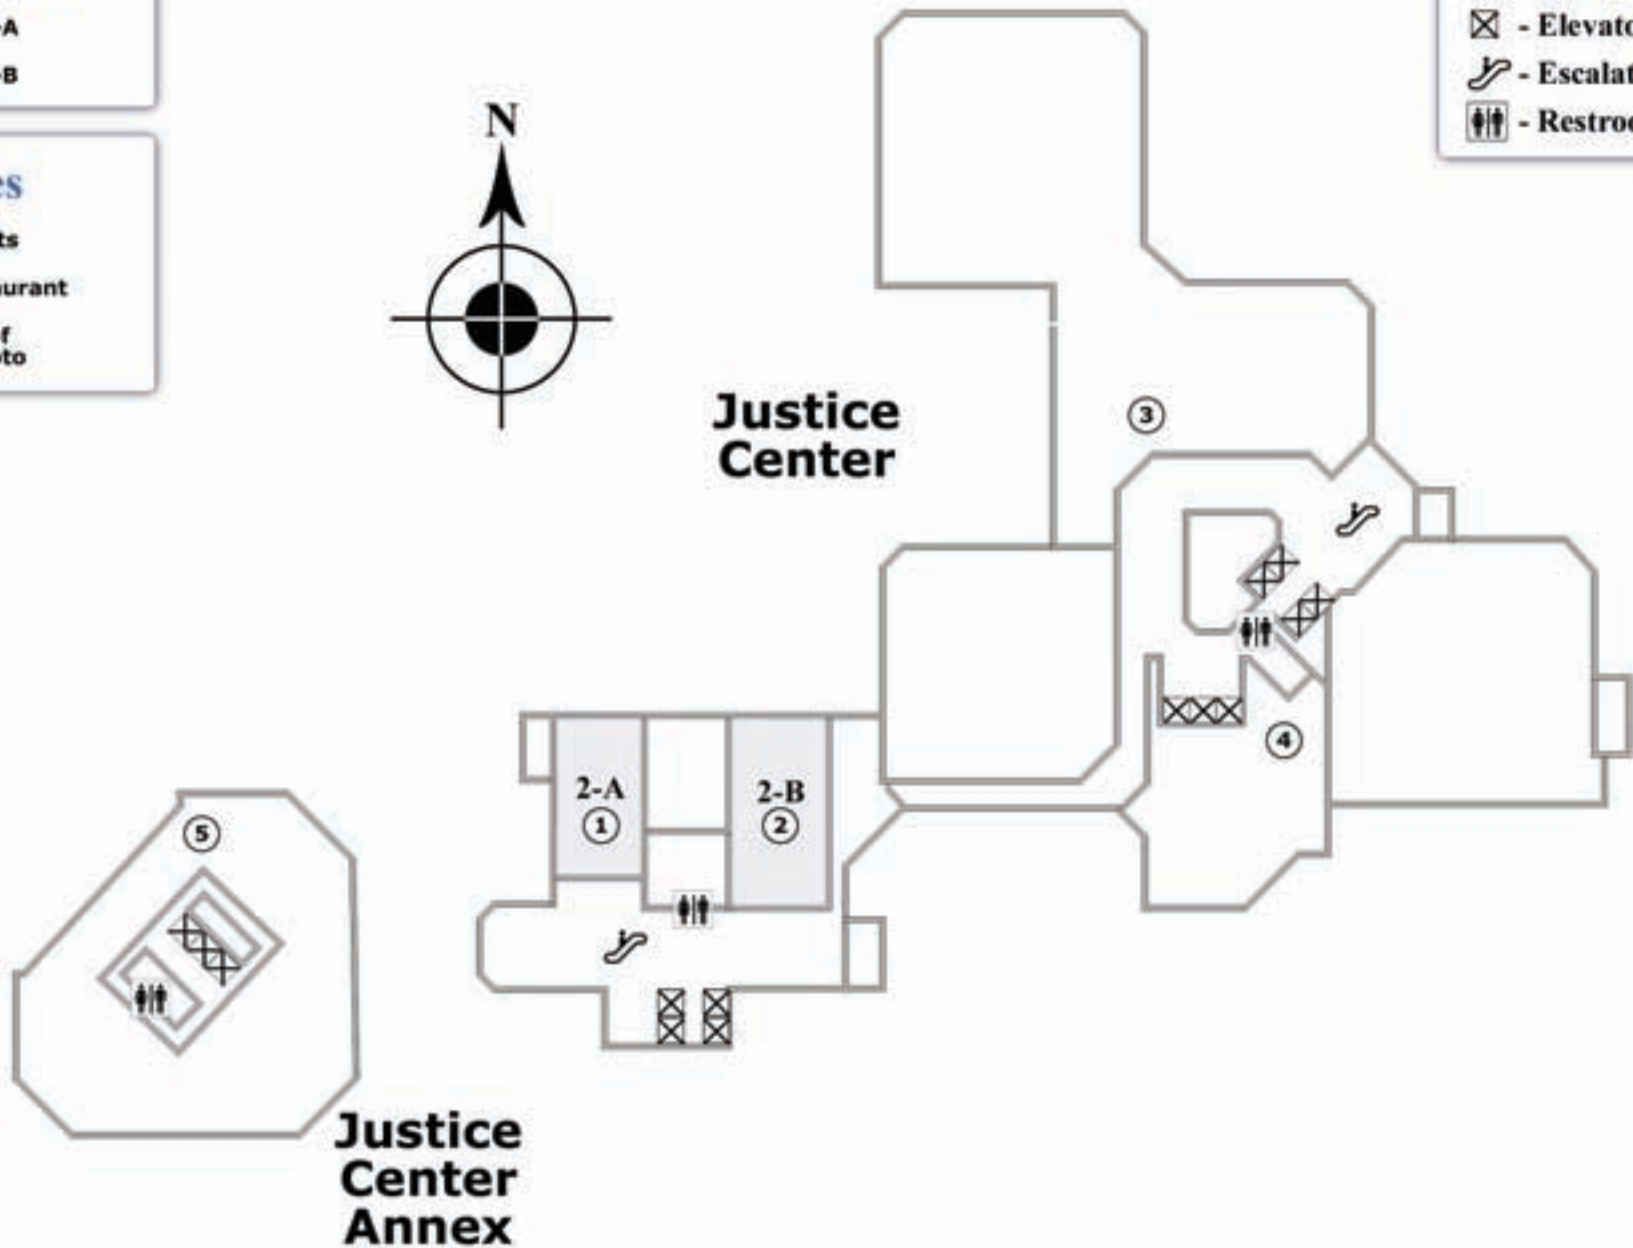

Courtrooms

- ① Courtroom 1-A

Offices

- ② Pretrial Services
- ③ Domestic Violence Unit
- ④ Citizens Dispute Office
- ⑤ Law Library
- ⑥ Family Court Services
- ⑦ Probation

Legend

- ⊠ - Elevator
- ↷ - Escalator
- ♿ - Restrooms

Administrative Office of the Courts
20th Judicial Circuit of Florida
www.ca.cjis20.org

LEE COUNTY JUSTICE COMPLEX
FIRST FLOOR

Courtrooms

- ① Courtroom 2-A
- ② Courtroom 2-B

Offices

- ③ Clerk of Courts
- ④ Oasis 2 Restaurant
- ⑤ Law Offices of Miranda L. Soto

Legend

- ⊠ - Elevator
- ↷ - Escalator
- ♿ - Restrooms

Administrative Office of the Courts
20th Judicial Circuit of Florida
www.ca.cjis20.org

LEE COUNTY JUSTICE COMPLEX
SECOND FLOOR

Courtrooms

- ① Courtroom 3-A
- ② Courtroom 3-B
- ③ Courtroom 3-C
- ④ Courtroom 3-D

- ⊠ - Elevator
- ↷ - Escalator
- ♿ - Restrooms

Justice Center

Justice Center Annex

Administrative Office of the Courts
20th Judicial Circuit of Florida
www.ca.cjis20.org

LEE COUNTY JUSTICE COMPLEX
THIRD FLOOR